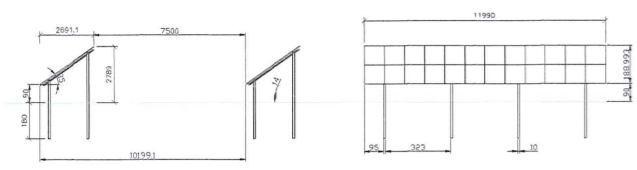

MILL FARM
DALLYGATE GRANTHAM NG33 5DP

SHEET TITLE:
GENERAL
SITE PLAN

DIMENSIONS
"594x420"
A2 LANDSCAPE

SCALE
1:2500

LEGEND

 RED LINE
BOUNDARY

S15/1302
South Kesteven District Council
Development Services
RECEIVED
05 - 05 - 2015