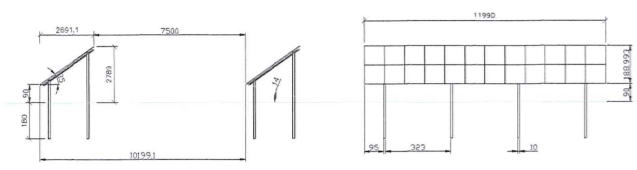

MILL FARM  
DALLYGATE GRANTHAM NG33 5DP

SHEET TITLE:  
GENERAL  
SITE PLAN

DIMENSIONS  
"594x420"  
A2 LANDSCAPE

SCALE  
1:2500

LEGEND

 RED LINE  
BOUNDARY

S15/1302  
South Kesteven District Council  
Development Services  
**RECEIVED**  
05 - 05 - 2015